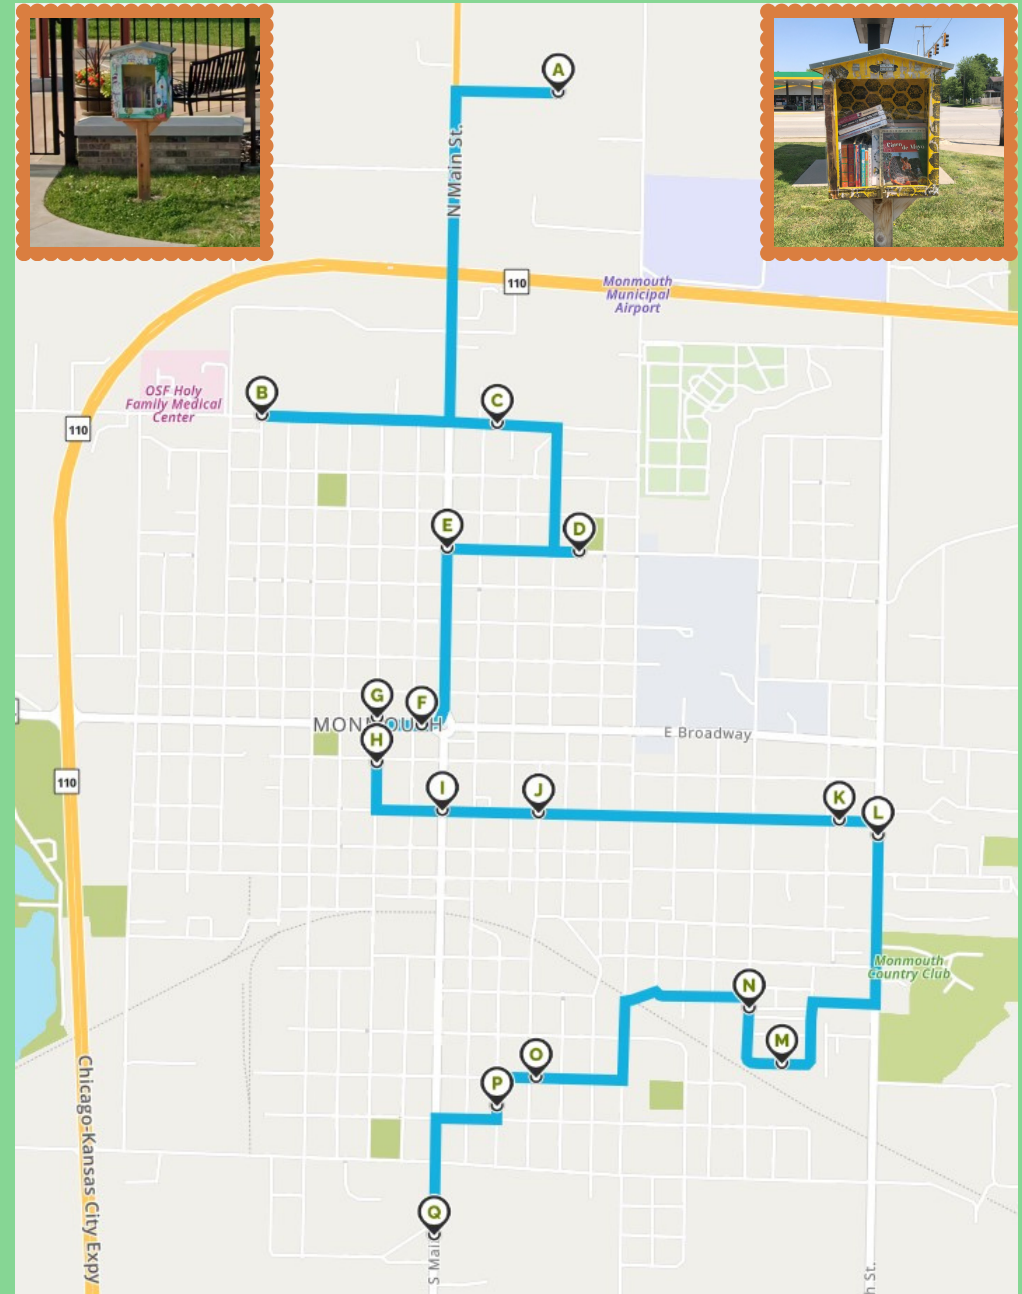

An unofficial map created by Warren County Public Library District

Julie's Little Free Libraries

- A. 1 Cloverleaf Dr. ————— Cloverleaf Cold Storage
- B. 700 W Harlem Ave. ————— YMCA
- C. 200 E Harlem Ave. ————— Warren County Housing Authority
- D. 500 E Euclid Ave. ————— North Park
- E. 600 N. Main St. ————— Walgreens
- F. 111 W. Broadway Ave. — Pattee Plaza
- G. 115 N. B St. ————— Immaculate Conception School
- H. 200 S. B St. ————— Monmouth-Roseville High School
- I. 301 S. Main St. ————— Turnbull Funeral Home
- J. 401 E 2nd Ave. ————— Central Intermediate Elementary
- K. 1220 E. 2nd Ave. ————— Warren Achievement Center
- L. 325 S. 11th St. ————— Lincoln Elementary
- M. 1048 E. 8th 1/2 Ave. — Warfield Park
- N. 800 S 9th St. ————— Lincoln Homes
- O. 415 E. 9th Ave. ————— Harding Elementary
- P. 1025 S. 2nd St. ————— Jamieson Community Center
- Q. 1314 S. Main St. ————— Warren Achievement Industries

*Out of Town Libraries not listed: M-R Middle School in Roseville and Eagle View Community Health Center in Oquawka